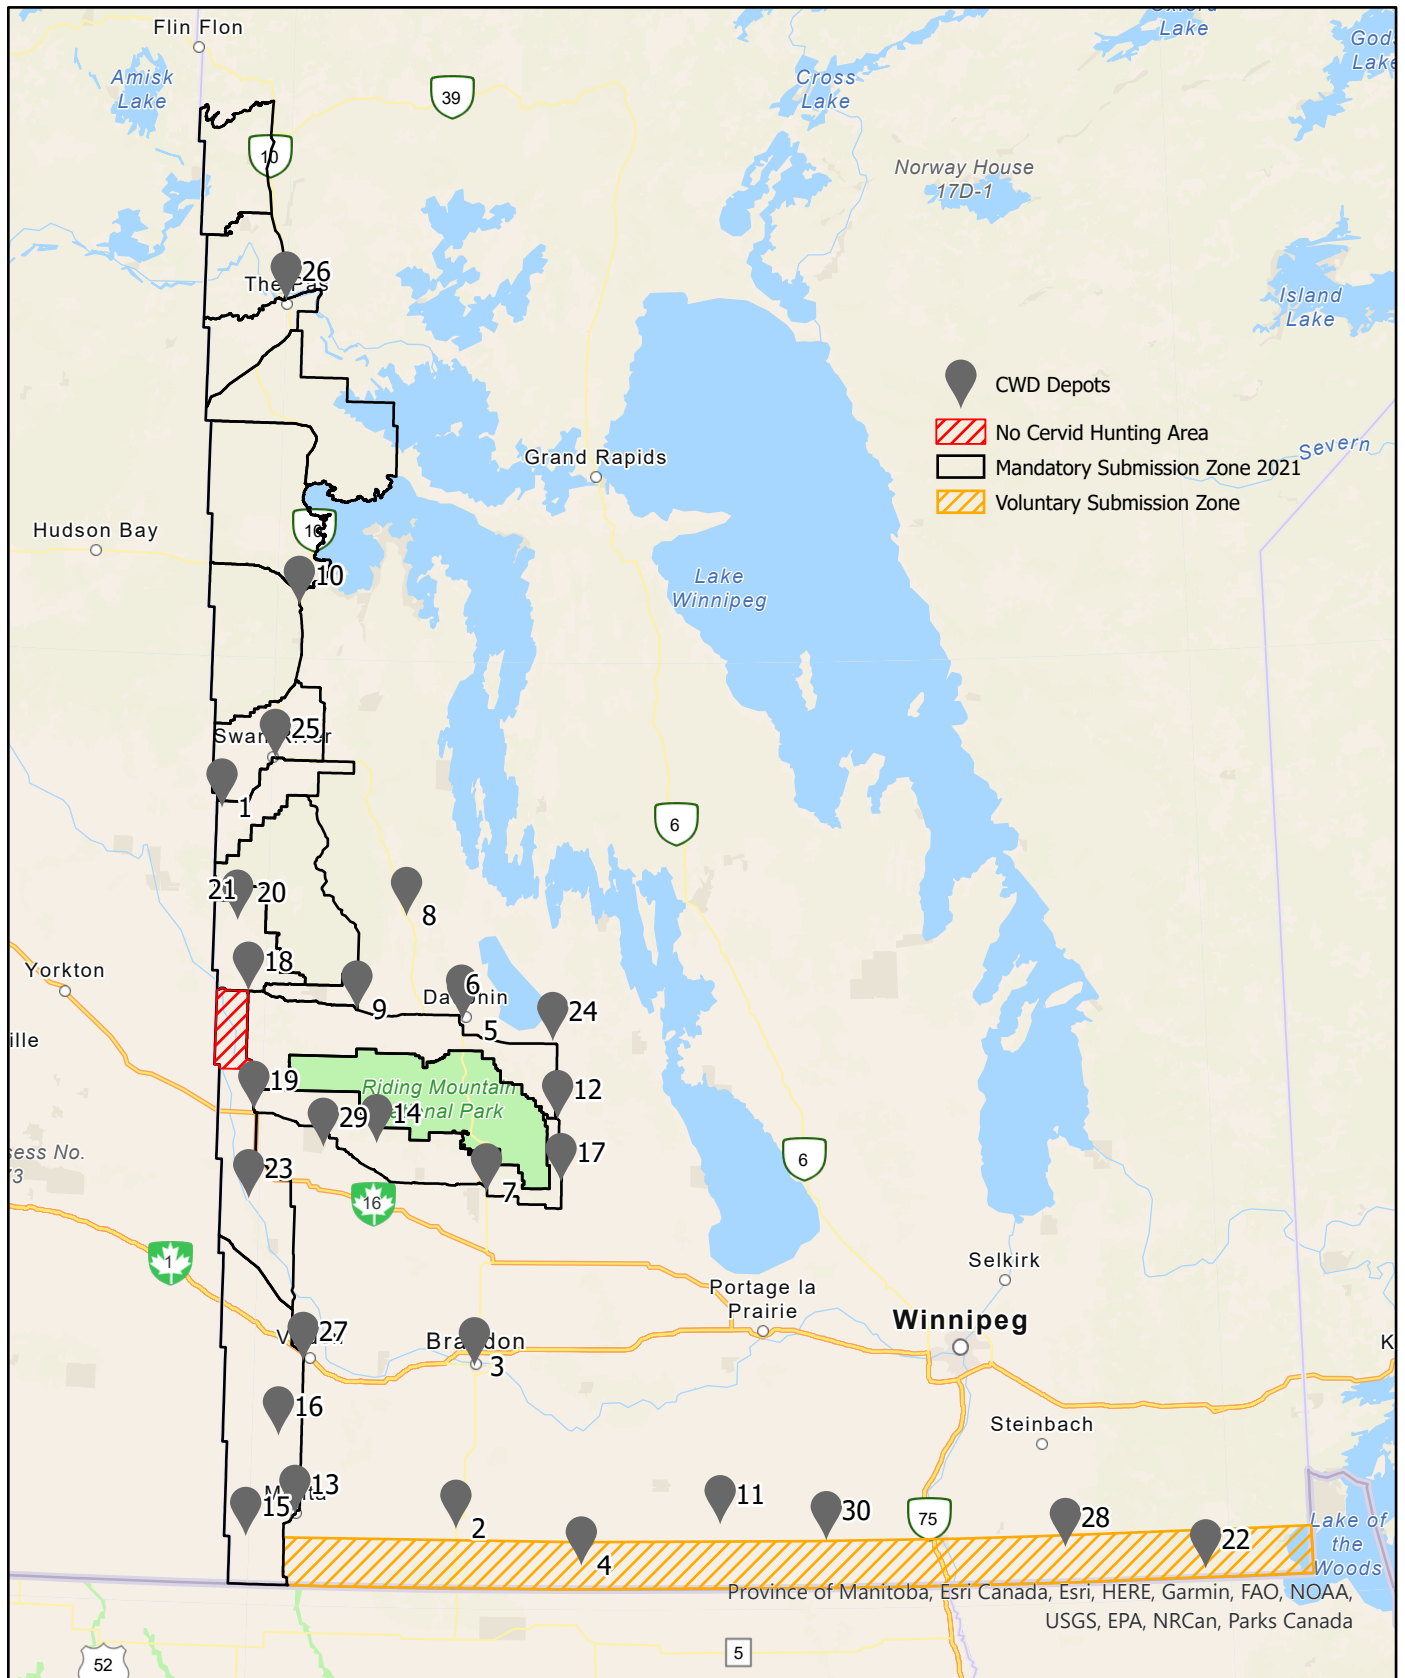

Chronic Wasting Disease Drop-off Depots

Depot #	Business Name	Location	Phone Number	Hours and Details	Holiday hours (call to confirm holiday hours, if not posted)
1	Benito Premium Meats Ltd.	Benito	204-539-2218	Mon-Fri 9 a.m.-5:30 p.m., Sat. 9 a.m.-4 p.m., Sun. CLOSED	
2	Du Rite Motors	Boissevain	204-534-2929	Mon-Fri 8 a.m.-5:30 p.m., Sat 8 a.m.- noon, Sun. CLOSED	
3	Jo-Brook Outdoors	Brandon	204-727-3552	Mon-Fri 9 a.m.-6 p.m., Sat. 9 a.m.-5 p.m., Sun. CLOSED	
4	The Iron Rail	Cartwright	204-529-2699	Mon-Sat. 9 a.m.- 8 p.m., Sun. noon-5 p.m.	Holiday hours usually noon-5 p.m.; Christmas and Boxing Day usually closed. Call to confirm.
5	Dauphin Co-op Gas Bar	Dauphin	204-638-6038	Daily 6:30 a.m.-9:30 p.m.	
6	Dauphin Wildlife Laboratory	Dauphin	204-638-4570	Mon-Fri 8 a.m.-4:30 p.m., Sat. & Sun. CLOSED. Call ahead.	
7	Beatty's XTR Service	Erickson	204-636-2954	Daily 7:30 a.m.-5:30 p.m., but arrangements for drop-offs at a reasonable time can be made via phone call	Closed Christmas Day
8	Burdeniuks Gas Bar	Ethelbert	204-742-3268	Daily 8 a.m.-10 p.m.	
9	H.L.& K. Enterprises Ltd.	Grandview	204-546-2087	Hours irregular, Call ahead to make arrangements	Closed Christmas Day
10	Mafeking Gas & Grocery	Mafeking	204-545-2019	Mon-Fri 8 a.m.-6 pm, Sat & Sun 9 am-9 pm	
11	PJD Mechanical	Manitou	204-242-2416	Mon-Fri 8 am- 6 p.m., Sat 8 a.m. - noon. Call ahead on Saturdays.	
12	Five & Fifty Sales & Service	McCreary	204-835-2752	Mon-Sat. 7:30 a.m.-6:30 p.m.	
13	White Owl Holdings Inc.	Melita	204-522-3961	Mon-Sun 5:30 a.m. - 9 p.m.	
14	Olha General Store	Olha	204-234-5236	Mon-Sun 7 a.m. - 7 p.m.	No holiday hours/closures
15	Prairieland Taxidermy	Pierson	204-634-2203	Mon-Fri 7 a.m. - 4 p.m., Sat. & Sun. CLOSED. Call ahead.	Closed Christmas Day